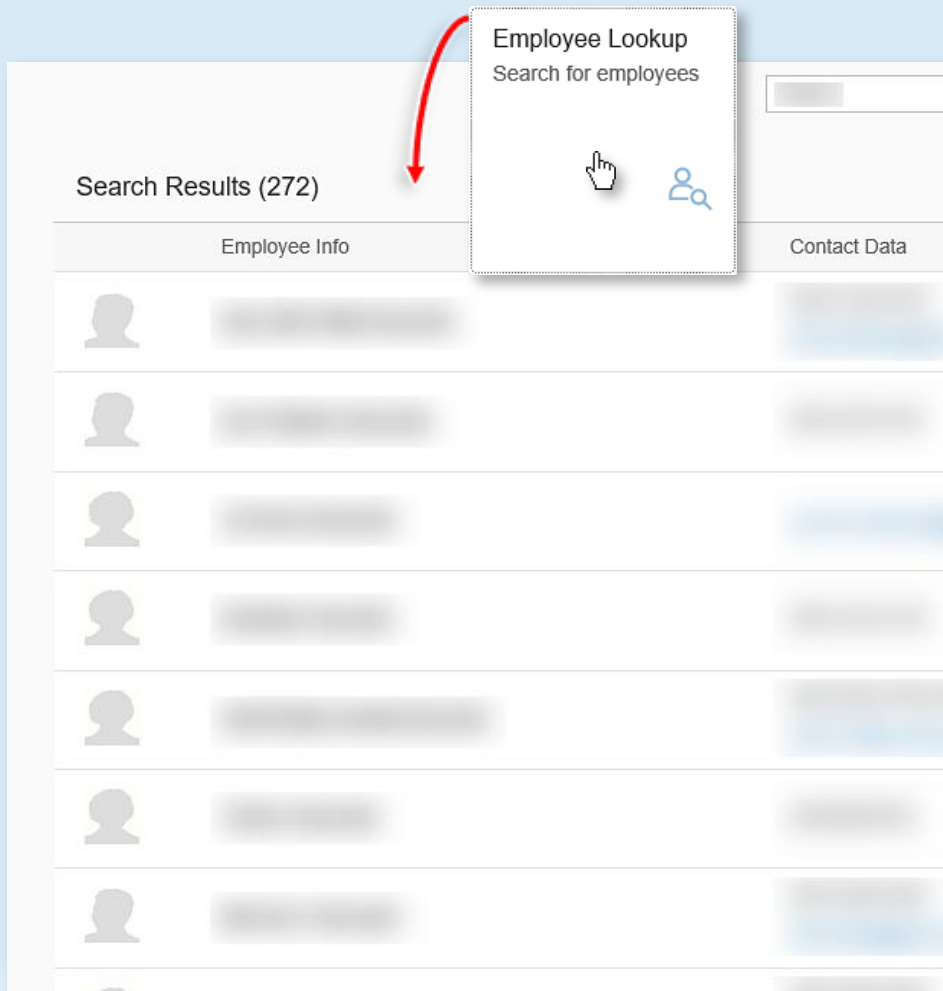

MySCEmployee Becomes SCEIS Central this fall.

Employee **Lookup** allows users to search for employees in **SCEIS** Central.

Employee **Lookup** has the option to search by:

- Employee last name.
- Employee first name.
- The entire employee name.
- Wildcard feature by placing an asterisk after partial search terms (examples: will*, jon*).