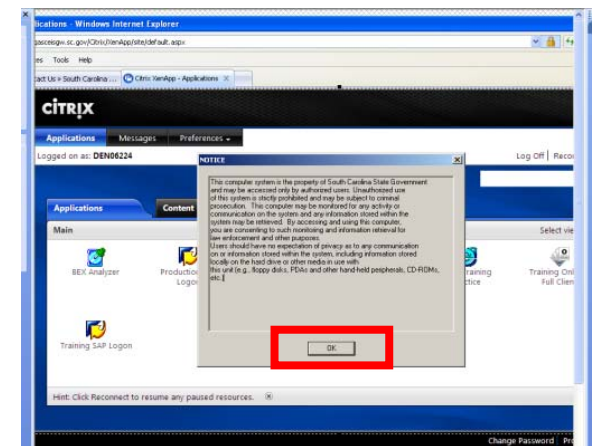

Submit

Click the Production SAP Logon icon.

Click the OK button.

SCEIS Production System Login Instructions (Effective 11-2-2009)

View the Logon Pad. Double-click PROD – ECC Production System to access the ECC Production System.