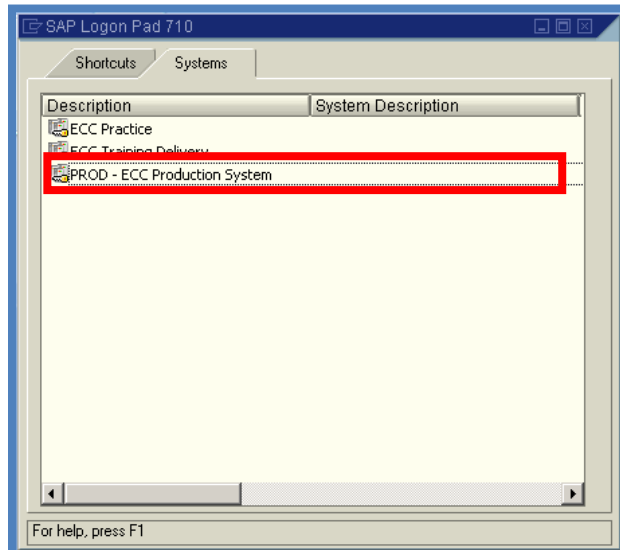

Submit

Click the Production SAP Logon icon.

Click the OK button.

SCEIS Production System Login Instructions (Effective 11-2-2009)

View the Logon Pad. Double-click PROD – ECC Production System to access the ECC Production System.