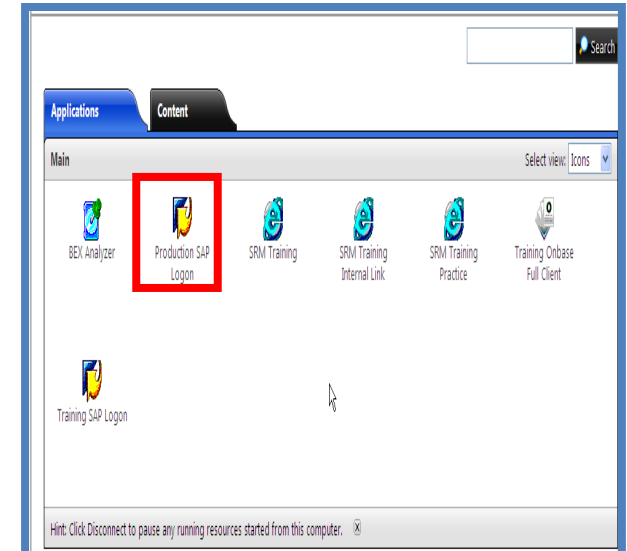

Submit

Click the Production SAP Logon icon.

Click the OK button.

SCEIS Production System Login Instructions (Effective 11-2-2009)

View the Logon Pad. Double-click PROD – ECC Production System to access the ECC Production System.