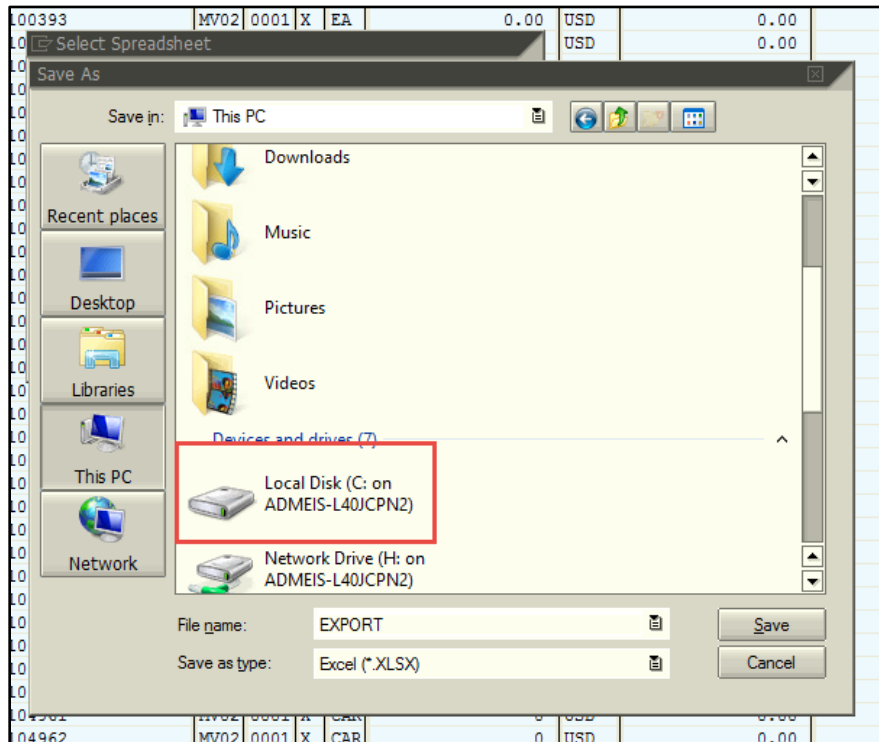

Select the appropriate format.

Double click "This PC."

How to Export, Save and Print a Report from SCEIS

Select Local Disk.

Right click and add a new folder and name it. Once you have it re-named, double click it again to save your file in it.