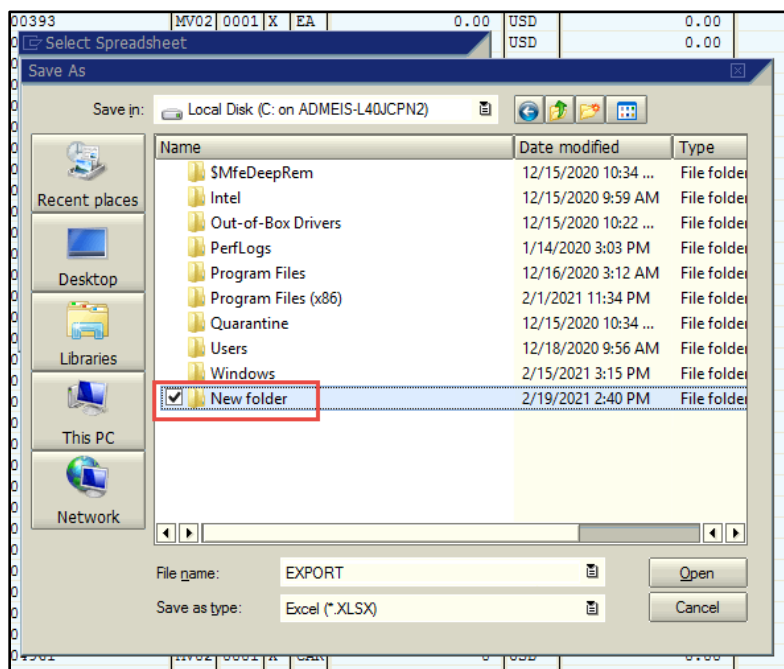

Select the appropriate format.

Double click "This PC."

How to Export, Save and Print a Report from SCEIS

Select Local Disk.

Right click and add a new folder and name it. Once you have it re-named, double click it again to save your file in it.